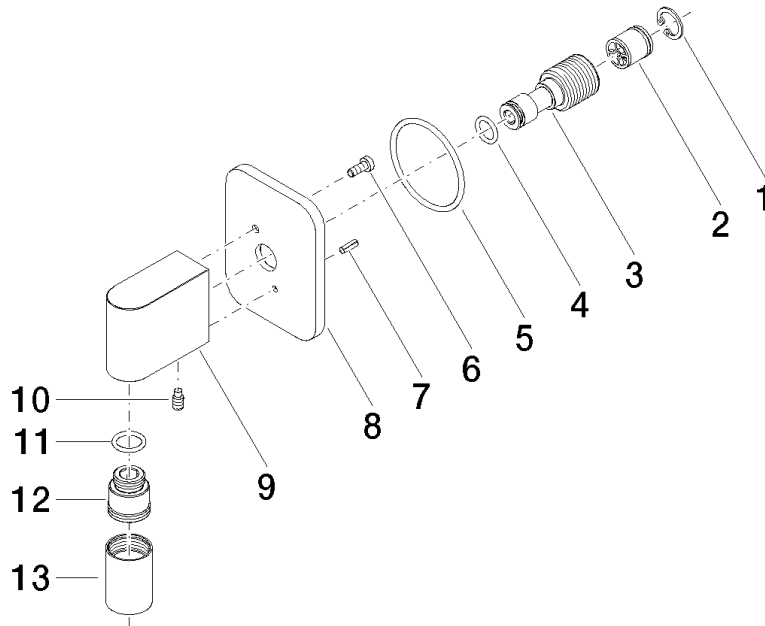

28 450 845

- 3/8" shower outlet
- rosette 60 x 78 mm
- 1/2" connection

Intrinsic protection against back flow.

	Chrome	28 450 845-00
	Brushed Platinum	28 450 845-06
	Dark Chrome	28 450 845-19
	Brushed Light Gold	28 450 845-27
	Matte Black	28 450 845-33
	Brushed Chrome	28 450 845-93
	Brushed Dark Platinum	28 450 845-99

Recommended miscellaneous

- Concealed wall elbow -** 35 085 970 90
- max. recess depth 163 mm
 - min. recess depth 90 mm

28 450 845

mm [inches]

Flow rate chart

Certificates

IAPMO_4976 (5). WRAS_2310091.

28 450 845

Spare parts list

No.	Item Number	Name	Quantity used	Delivery time
1	09 16 01 014 90	ring	1	2
2	90 23 01 141 00 90	back-flow preventer	1	2
3	09 24 03 116 20 90	nipple	1	2
4	09 14 10 008 90	seal	1	2
5	09 14 10 142 90	seal	1	2
6	09 30 30 054 90	screw	1	2
7	09 31 11 026 90	pin	1	2
8	09 27 84 021-00	rosette	1	10
9	09 11 03 046-00	connection	1	10
10	09 31 11 005 90	pin	1	2
11	90 14 10 077 00 90	seal	1	2
12	09 24 03 107 20 90	nipple	1	2
13	90 21 02 069 00-00	cover	1	10