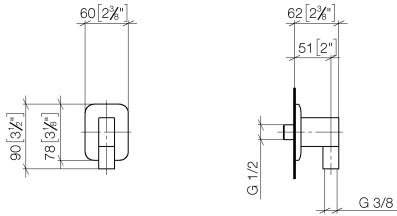

28 450 845

- 3/8" shower outlet
- rosette 60 x 78 mm
- 1/2" connection

Intrinsic protection against back flow.

	Chrome	28 450 845-00
	Brushed Platinum	28 450 845-06
	Dark Chrome	28 450 845-19
	Brushed Light Gold	28 450 845-27
	Matte Black	28 450 845-33
	Brushed Chrome	28 450 845-93
	Brushed Dark Platinum	28 450 845-99

Recommended miscellaneous

- Concealed wall elbow -** 35 085 970 90
- max. recess depth 163 mm
 - min. recess depth 90 mm

28 450 845

mm [inches]

Flow rate chart

Certificates

IAPMO_4976 (5). WRAS_2310091.

28 450 845

Spare parts list

No.	Item Number	Name	Quantity used	Delivery time
1	09 16 01 014 90	ring	1	2
2	90 23 01 141 00 90	back-flow preventer	1	2
3	09 24 03 116 20 90	nipple	1	2
4	09 14 10 008 90	seal	1	2
5	09 14 10 142 90	seal	1	2
6	09 30 30 054 90	screw	1	2
7	09 31 11 026 90	pin	1	2
8	09 27 84 021-00	rosette	1	10
9	09 11 03 046-00	connection	1	10
10	09 31 11 005 90	pin	1	2
11	90 14 10 077 00 90	seal	1	2
12	09 24 03 107 20 90	nipple	1	2
13	90 21 02 069 00-00	cover	1	10